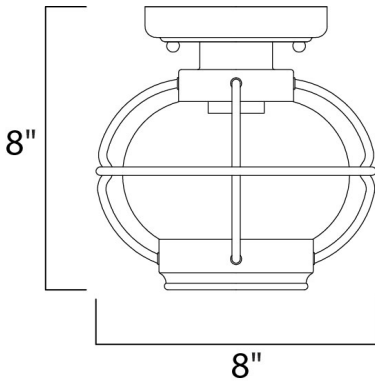

PRODUCT DESCRIPTION

Portsmouth is a traditional, early American style collection from Maxim Lighting International in Oil Rubbed Bronze finish with Seedy glass.

MEASUREMENTS

HANGING WEIGHT :

LAMPING

INPUT VOLTAGE : V