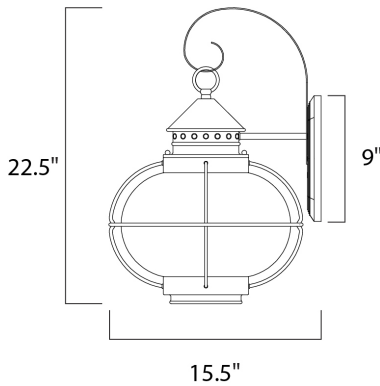

PRODUCT DESCRIPTION

Portsmouth is a traditional, early American style collection from Maxim Lighting International in Oil Rubbed Bronze finish with Seedy glass.

MEASUREMENTS

DIMENSION : 14" W x 22.5" H x 15.5" Ext
 BACK PLATE : 4.5" W x 9" H x 8.5" HCO
 HANGING WEIGHT : 5.07 lb

LAMPING

INPUT VOLTAGE : 120V
 LUMENS : 1,150 Rated
 BULB : 1 x 60W Incandescent E26 Medium , 60W Total
 BULB INCLUDED : (Not Included)
 DIMMABLE : Yes

FINISHES OPTION

 Oil Rubbed Bronze

GLASS

Seedy CD

MATERIAL