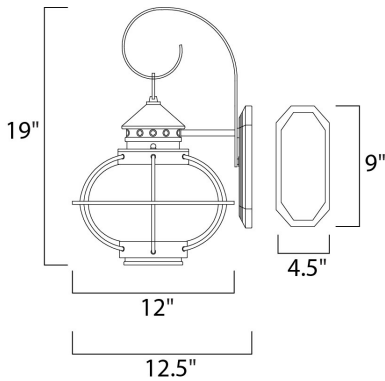

PRODUCT DESCRIPTION

Portsmouth is a traditional, early American style collection from Maxim Lighting International in Oil Rubbed Bronze finish with Seedy glass.

MEASUREMENTS

DIMENSION : 12" W x 19" H x 12.5" Ext
 BACK PLATE : 4.5" W x 9" H x 8" HCO
 HANGING WEIGHT : 1.32 lb