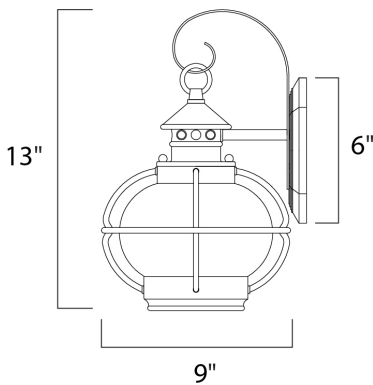

PRODUCT DESCRIPTION

Portsmouth is a traditional, early American style collection from Maxim Lighting International in Oil Rubbed Bronze finish with Seedy glass.

MEASUREMENTS

DIMENSION : 8" W x 13" H x 9" Ext
 BACK PLATE : 6" W x 6" H x 6" HCO
 HANGING WEIGHT : 1.21 lb

LAMPING

INPUT VOLTAGE : 120V
 LUMENS : 1,150 Rated
 BULB : 1 x 60W Incandescent E26 Medium , 60W Total
 BULB INCLUDED : (Not Included)
 DIMMABLE : Yes

FINISHES OPTION

 Oil Rubbed Bronze

GLASS

Seedy CD

MATERIAL