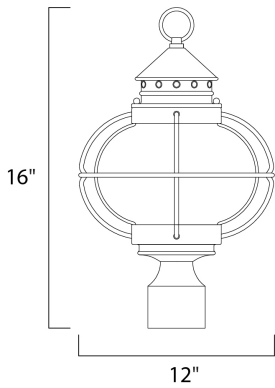

PRODUCT DESCRIPTION

Portsmouth is a traditional, early American style collection from Maxim Lighting International in Oil Rubbed Bronze finish with Seedy glass.

MEASUREMENTS

DIMENSION : 12" L x 12" W x 16" H
 HANGING WEIGHT : 3.31 lb