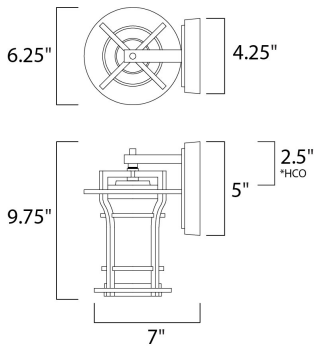

PRODUCT DESCRIPTION

Bold, exterior design of Die Cast aluminum finished in Black Oxide support elongated cylinders of clear Waterglass. Light is gently diffused by a second inner cylinder of Satin White glass.

MEASUREMENTS

- DIMENSION : 6.25" W x 9.75" H x 7" Ext
- BACK PLATE : 4.25" W x 5" H x 2.5" HCO
- HANGING WEIGHT : 1.3 lb

LAMPING

- INPUT VOLTAGE : 120V
- LUMENS : 0 Rated
- BULB : 1 x 60W Incandescent E26 Medium , 60W Total
- BULB INCLUDED : (Not Included)
- DIMMABLE : Yes

FINISHES OPTION

- Black Oxide

GLASS

Water Glass WG

MATERIAL

Aluminum + Glass

RATINGS

cETLus
Wet Location

ADDITIONAL

OPERATING TEMPERATURE:
-20°C (-4°F), 40°C (104°F)

PHOTOMETRIC: Report Found Online

Always consult a qualified electrician before installing any lighting product.