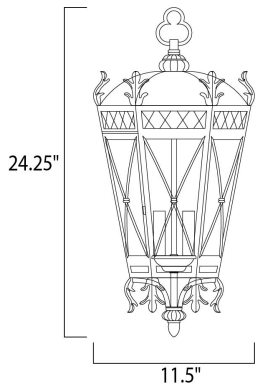

PRODUCT DESCRIPTION

The Canterbury outdoor collection is made from forged iron and features an Artesian Bronze finish and Seedy glass.

MEASUREMENTS

DIMENSION : 10" W x 21" H
 MAX OAH : 98.25" OAH
 HANGING WEIGHT : 11.77 lb