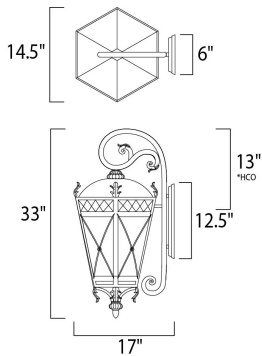

PRODUCT DESCRIPTION

The Canterbury outdoor collection is made from forged iron and features an Artesian Bronze finish and Seedy glass.

MEASUREMENTS

DIMENSION : 14.5" W x 33" H x 16" Ext
BACK PLATE : 6" W x 12.5" H x 13" HCO
HANGING WEIGHT : 19.54 lb

LAMPING

INPUT VOLTAGE : 120V
LUMENS : 3,360 Rated
BULB : 5 x 40W Incandescent E12 Candelabra , 200W Total
BULB INCLUDED : (Not Included)
DIMMABLE : Standard Dimmer

FINISHES OPTION

Artesian Bronze

GLASS

Seedy CD

MATERIAL

Forged Iron

RATINGS

Wet Location

ADDITIONAL

RATED LIFE 1500 Hours
OPERATING TEMPERATURE:
-20°C (-4°F), 40°C (104°F)

Always consult a qualified electrician before installing any lighting product.