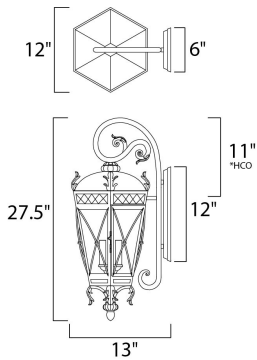

PRODUCT DESCRIPTION

The Canterbury outdoor collection is made from forged iron and features an Artesian Bronze finish and Seedy glass.