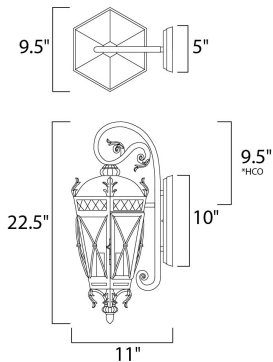

PRODUCT DESCRIPTION

The Canterbury outdoor collection is made from forged iron and features an Artesian Bronze finish and Seedy glass.

MEASUREMENTS

DIMENSION : 9.5" W x 22.5" H x 11" Ext
BACK PLATE : 5" W x 10" H x 9.5" HCO
HANGING WEIGHT : 8.44 lb

LAMPING

INPUT VOLTAGE : 120V
LUMENS : 2,016 Rated
BULB : 3 x 40W Incandescent E12 Candelabra , 120W Total
BULB INCLUDED : (Not Included)
DIMMABLE : Yes

FINISHES OPTION

Artesian Bronze

GLASS

Seedy CD

MATERIAL

Forged Iron

RATINGS

Wet Location

ADDITIONAL

RATED LIFE 1500 Hours
OPERATING TEMPERATURE:
-20°C (-4°F), 40°C (104°F)

Always consult a qualified electrician before installing any lighting product.