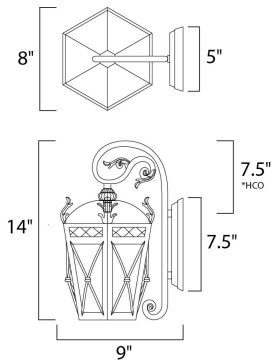

PRODUCT DESCRIPTION

The Canterbury outdoor collection is made from forged iron and features an Artesian Bronze finish and Seedy glass.

MEASUREMENTS

DIMENSION : 8" W x 14" H x 9" Ext
 BACK PLATE : 5" W x 7.5" H x 7.5" HCO
 HANGING WEIGHT : 9.9 lb