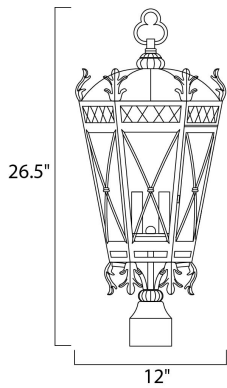

PRODUCT DESCRIPTION

The Canterbury outdoor collection is made from forged iron and features an Artesian Bronze finish and Seedy glass.

MEASUREMENTS

DIMENSION : 12" L x 12" W x 26.5" H
 HANGING WEIGHT : 10.66 lb