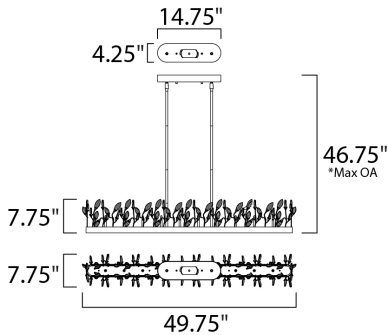

PRODUCT DESCRIPTION

Hand formed wire stems finished in a rich Gold Leaf support delicate petals of Cognac crystal that create a beautiful garden of light. Petite G4 xenon lamps add brilliance and life to the sculpture.

MEASUREMENTS

DIMENSION : 49.75" L x 7.75" W x 7.75" H
 MAX OAH : 46.75" OAH
 CANOPY : 4.25" W x 1.5" H x 14.75" L
 HANGING WEIGHT : 23.85 lb
 WIRE LENGTH : 120"

LAMPING

INPUT VOLTAGE : 120V
 BULB : 1 x 20W Xenon 12V G4 , 200W Total
 BULB INCLUDED : (Included)
 DIMMABLE : Yes
 LIGHTING_DIRECTION : Up