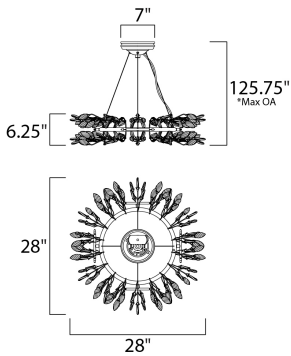

**PRODUCT DESCRIPTION**

Hand formed wire stems finished in a rich Gold Leaf support delicate petals of Cognac crystal that create a beautiful garden of light. Petite G4 xenon lamps add brilliance and life to the sculpture.

\*max overall height

**MEASUREMENTS**

- DIMENSION : 28" L x 28" W x 6.25" H
- MAX OAH : 125.75" OAH
- CANOPY : 7" W x 2.75" H x 7" L
- HANGING WEIGHT : 9.02 lb
- WIRE LENGTH : 120"

**LAMPING**

- INPUT VOLTAGE : 120V
- BULB : 8 x 20W Xenon 12V G4 , 160W Total
- BULB INCLUDED : (Included)
- DIMMABLE : Yes