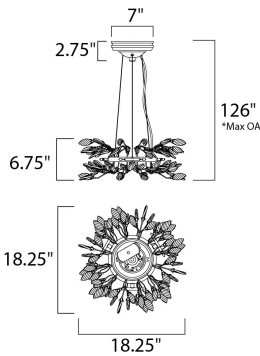

**PRODUCT DESCRIPTION**

Hand formed wire stems finished in a rich Gold Leaf support delicate petals of Cognac crystal that create a beautiful garden of light. Petite G4 xenon lamps add brilliance and life to the sculpture.

\*max overall height

**MEASUREMENTS**

- DIMENSION : 18.25" L x 18.25" W x 6.75" H
- MAX OAH : 126" OAH
- CANOPY : 7" W x 2.75" H x 7" L
- HANGING WEIGHT : 6.42 lb
- WIRE LENGTH : 120"

**LAMPING**

- INPUT VOLTAGE : 120V
- BULB : 6 x 20W Xenon 12V G4 , 120W Total
- BULB INCLUDED : (Included)
- DIMMABLE : Yes