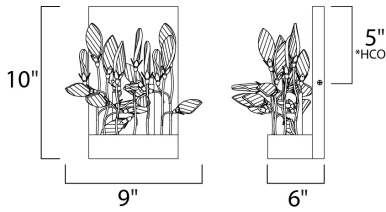

PRODUCT DESCRIPTION

Hand formed wire stems finished in a rich Gold Leaf support delicate petals of Cognac crystal that create a beautiful garden of light. Petite G4 xenon lamps add brilliance and life to the sculpture.

MEASUREMENTS

- DIMENSION : 9" W x 10" H x 6" Ext
- BACK PLATE : 6" W x 10" H x 5" HCO
- HANGING WEIGHT : 4 lb

LAMPING

- INPUT VOLTAGE : 120V
- BULB : 2 x 20W Xenon 12V G4 , 40W Total
- BULB INCLUDED : (Included)
- DIMMABLE : Yes

FINISHES OPTION

- Gold Leaf

GLASS

Cognac CG

MATERIAL

Steel+K9 Crystal

RATINGS

cETLus
Damp Location

ADDITIONAL

INSTALL UP/DOWN: Up
OPERATING TEMPERATURE:
-20°C (-4°F), 40°C (104°F)

Always consult a qualified electrician before installing any lighting product.