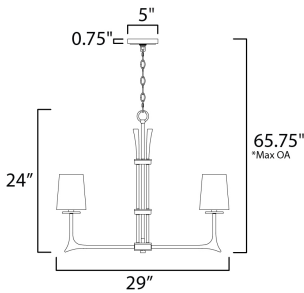

**PRODUCT DESCRIPTION**

This hammered metal frame finished in Natural Iron looks straight from the blacksmith. A rustic style is refined by adding your choice of shades Canvas fabric or Galvanized metal with rivets. Carry this look forward by adding the complimentary table or floor lamp.

**MEASUREMENTS**

DIMENSION : 29" L x 29" W x 24" H  
 MAX OAH : 65.75" OAH  
 CANOPY : 5" W x 0.75" H x 5" L  
 HANGING WEIGHT : 12.1 lb

**LAMPING**

INPUT VOLTAGE : 120V  
 BULB : 6 x 60W Incandescent E12 Candelabra , 360W Total  
 BULB INCLUDED : (Not Included)  
 DIMMABLE : Yes

\*max overall height

**FINISHES OPTION**

 Natural Iron

**MATERIAL**

Steel

**RATINGS**

cETLus  
 Dry Location

**ADDITIONAL**