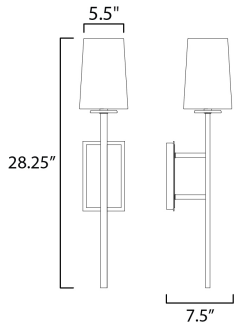

**PRODUCT DESCRIPTION**

This hammered metal frame finished in Natural Iron looks straight from the blacksmith. A rustic style is refined by adding your choice of shades Canvas fabric or Galvanized metal with rivets. Carry this look forward by adding the complimentary table or floor lamp.

**MEASUREMENTS**

- DIMENSION : 5.5" L x 7.5" W x 28.25" H x 7.5" Ext
- BACK PLATE : 4.75" W x 8" H x 15.5" HCO
- HANGING WEIGHT : 3.74 lb

**LAMPING**

- INPUT VOLTAGE : 120V
- BULB : 1 x 60W Incandescent E12 Candelabra , 60W Total
- BULB INCLUDED : (Not Included)
- DIMMABLE : Yes