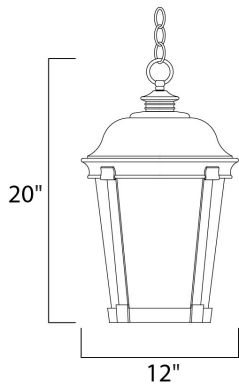

**PRODUCT DESCRIPTION**

Dover Cast is a traditional, Mediterranean style collection from Maxim Lighting International in Bronze finish with Seedy glass.

**MEASUREMENTS**

DIMENSION : 12" L x 12" W x 20" H  
 HANGING WEIGHT : 7.59 lb