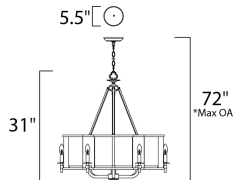

MEASUREMENTS

DIMENSION : 31.25" L x 31.25" W x 31" H
MAX OAH : 72" OAH
CANOPY : 5.5" W x 1" H x 5.5" L
HANGING WEIGHT : 16.39 lb
WIRE LENGTH : 120"

LAMPING

INPUT VOLTAGE : 120V
BULB : 6 x 60W Incandescent E12 Candelabra , 360W Total
BULB INCLUDED : (Not Included)
DIMMABLE : Yes