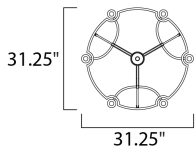

MEASUREMENTS

DIMENSION : 31.25" L x 31.25" W x 31" H
MAX OAH : 72" OAH
CANOPY : 5.5" W x 1" H x 5.5" L
HANGING WEIGHT : 16.39 lb
WIRE LENGTH : 120"

LAMPING

INPUT VOLTAGE : 120V
BULB : 6 x 60W Incandescent E12 Candelabra , 360W Total
BULB INCLUDED : (Not Included)
DIMMABLE : Yes