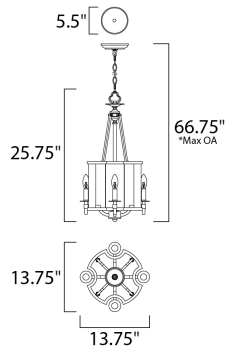

**PRODUCT DESCRIPTION**

A historical reproduction features candle reflectors finished in Gold which creates a dramatic contrast to the Chestnut Bronze outer body. This classic design works well in most traditional decor yet the simple lines allow it to also fit in a transitional setting.

\*max overall height

**MEASUREMENTS**

- DIMENSION : 13.75" L x 13.75" W x 25.75" H
- MAX OAH : 66.75" OAH
- CANOPY : 5.5" W x 1" H x 5.5" L
- HANGING WEIGHT : 10.12 lb
- WIRE LENGTH : 120"

**LAMPING**

- INPUT VOLTAGE : 120V
- BULB : 4 x 60W Incandescent E12 Candelabra , 240W Total
- BULB INCLUDED : (Not Included)
- DIMMABLE : Yes