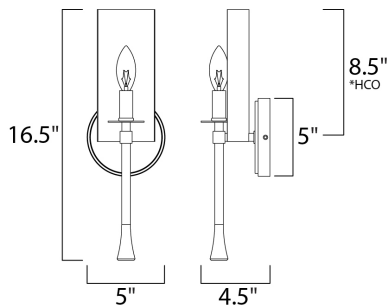

PRODUCT DESCRIPTION

A historical reproduction features candle reflectors finished in Gold which creates a dramatic contrast to the Chestnut Bronze outer body. This classic design works well in most traditional decor yet the simple lines allow it to also fit in a transitional setting.

*height from center of outlet to the top of the fixture

MEASUREMENTS

DIMENSION : 5" W x 16.5" H x 4.5" Ext
 MAX OAH : 5" W x 5" H
 HANGING WEIGHT : 3.74 lb

LAMPING

INPUT VOLTAGE : 120V
 BULB : 1 x 60W Incandescent E12 Candelabra , 60W Total
 BULB INCLUDED : (Not Included)
 DIMMABLE : Yes