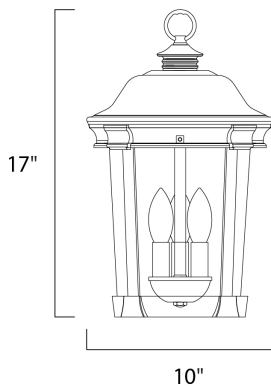

PRODUCT DESCRIPTION

Dover Cast is a traditional, Mediterranean style collection from Maxim Lighting International in Bronze finish with Seedy glass.

MEASUREMENTS

DIMENSION : 10" L x 10" W x 17" H
 HANGING WEIGHT : 5.02 lb