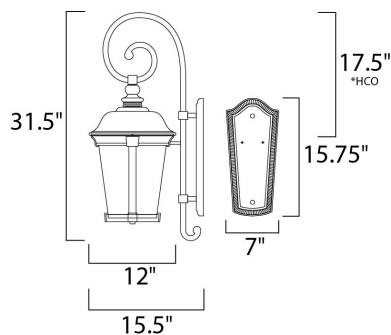

PRODUCT DESCRIPTION

Dover Cast is a traditional, Mediterranean style collection from Maxim Lighting International in Bronze finish with Seedy glass.

MEASUREMENTS

- DIMENSION : 12" W x 31.5" H x 15.5" Ext
- BACK PLATE : 7" W x 15.75" H x 15.5" HCO
- HANGING WEIGHT : 11.24 lb

LAMPING

- INPUT VOLTAGE : 120V
- LUMENS : 2,016 Rated
- BULB : 3 x 40W Incandescent E12 Candelabra , 120W Total
- BULB INCLUDED : (Not Included)
- DIMMABLE : Yes

FINISHES OPTION

GLASS

Seedy CD

MATERIAL

Die Cast Aluminum

RATINGS

cETLus
Wet Location

ADDITIONAL

RATED LIFE 1500 Hours
OPERATING TEMPERATURE:
-20°C (-4°F), 40°C (104°F)

Always consult a qualified electrician before installing any lighting product.