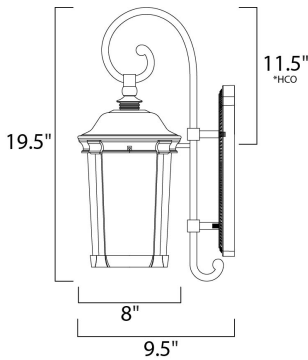

PRODUCT DESCRIPTION

Dover Cast is a traditional, Mediterranean style collection from Maxim Lighting International in Bronze finish with Seedy glass.

MEASUREMENTS

DIMENSION : 8" W x 19.5" H x 9.5" Ext
BACK PLATE : 5" W x 10.5" H x 11.5" HCO
HANGING WEIGHT : 4.58 lb

LAMPING

INPUT VOLTAGE : 120V
LUMENS : 1,150 Rated
BULB : 1 x 60W Incandescent E26 Medium , 60W Total
BULB INCLUDED : (Not Included)
DIMMABLE : Yes

FINISHES OPTION

Bronze

GLASS

Seedy CD

MATERIAL

Die Cast Aluminum

RATINGS

cETLus
Wet Location

ADDITIONAL

RATED LIFE 2500 Hours
OPERATING TEMPERATURE:
-20°C (-4°F), 40°C (104°F)

Always consult a qualified electrician before installing any lighting product.