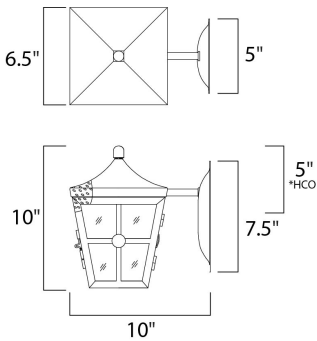

PRODUCT DESCRIPTION

Castille is a traditional, early American style collection from Maxim Lighting International in Country Forge finish with Seedy glass.

MEASUREMENTS

DIMENSION : 6.5" W x 10" H x 10" Ext
BACK PLATE : 5" W x 7.5" H x 5" HCO
HANGING WEIGHT : 4.19 lb

LAMPING

INPUT VOLTAGE : 120V
LUMENS : 1,150 Rated
BULB : 1 x 60W Incandescent E26 Medium , 60W Total
BULB INCLUDED : (Not Included)
DIMMABLE : Yes
COLOR_TEMP : 2700K

FINISHES OPTION

Country Forge

GLASS

Seedy CD

MATERIAL

Forged Iron

RATINGS

Wet Location

ADDITIONAL

RATED LIFE 2500 Hours
OPERATING TEMPERATURE:
-20°C (-4°F), 40°C (104°F)

Always consult a qualified electrician before installing any lighting product.