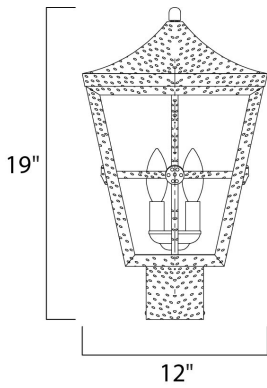

PRODUCT DESCRIPTION

Castille is a traditional, early American style collection from Maxim Lighting International in Country Forge finish with Seedy glass.

MEASUREMENTS

DIMENSION : 12" W x 19" H
 HANGING WEIGHT : 14.33 lb