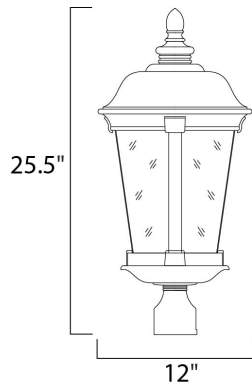

PRODUCT DESCRIPTION

Dover Cast is a traditional, Mediterranean style collection from Maxim Lighting International in Bronze finish with Seedy glass.

MEASUREMENTS

DIMENSION : 12" L x 12" W x 25.5" H
 HANGING WEIGHT : 8.38 lb