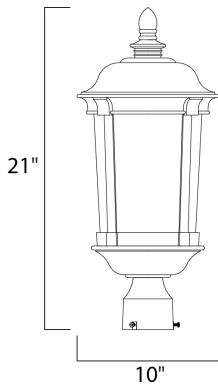

PRODUCT DESCRIPTION

Dover Cast is a traditional, Mediterranean style collection from Maxim Lighting International in Bronze finish with Seedy glass.

MEASUREMENTS

DIMENSION : 10" L x 10" W x 21" H
 HANGING WEIGHT : 4.77 lb

LAMPING

INPUT VOLTAGE : 120V
 LUMENS : 2,016 Rated
 BULB : 3 x 40W Incandescent E12 Candelabra , 120W Total
 BULB INCLUDED : (Not Included)
 DIMMABLE : Yes

FINISHES OPTION

 Bronze

GLASS

Seedy CD

MATERIAL

Die Cast Aluminum