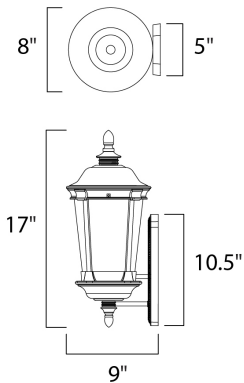

PRODUCT DESCRIPTION

Dover Cast is a traditional, Mediterranean style collection from Maxim Lighting International in Bronze finish with Seedy glass.

MEASUREMENTS

DIMENSION : 8" W x 17" H x 9" Ext
 BACK PLATE : 5" W x 10.5" H x 12" HCO
 HANGING WEIGHT : 3.39 lb