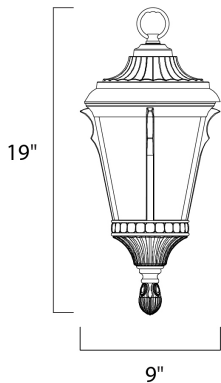

PRODUCT DESCRIPTION

Odessa Cast is a traditional, early American style, energy saving collection from Maxim Lighting International in Espresso finish with Latte glass.

MEASUREMENTS

DIMENSION : 9" L x 9" W x 19" H
 HANGING WEIGHT : 5.95 lb