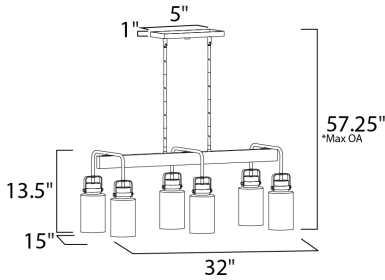

\*max overall height

**MEASUREMENTS**

- DIMENSION : 32" L x 15" W x 13.5" H
- MAX OAH : 57.25" OAH
- CANOPY : 5" W x 1" H
- HANGING WEIGHT : 6.09 lb

**LAMPING**

- INPUT VOLTAGE : 120V
- LUMENS : 0 Rated
- BULB : 6 x 60W Incandescent E26 Medium , 360W Total
- BULB INCLUDED : (Not Included)
- DIMMABLE : Yes