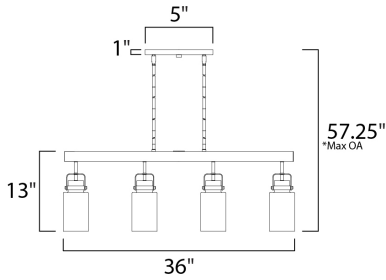

\*max overall height

**MEASUREMENTS**

- DIMENSION : 36" L x 5" W x 13" H
- MAX OAH : 57.25" OAH
- CANOPY : 5" W x 1" H
- HANGING WEIGHT : 4.89 lb

**LAMPING**

- INPUT VOLTAGE : 120V
- LUMENS : 0 Rated
- BULB : 4 x 60W Incandescent E26 Medium , 240W Total
- BULB INCLUDED : (Not Included)
- DIMMABLE : Yes