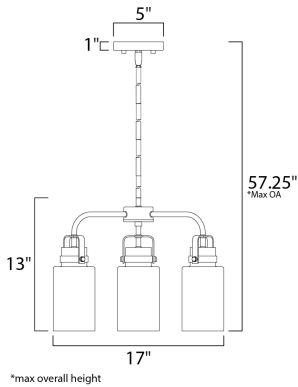

**MEASUREMENTS**

DIMENSION : 17" W x 13" H  
 MAX OAH : 57.25" OAH  
 CANOPY : 5" W x 1" H  
 HANGING WEIGHT : 4.2 lb

**LAMPING**

INPUT VOLTAGE : 120V  
 LUMENS : 0 Rated  
 BULB : 3 x 60W Incandescent E26 Medium , 180W Total  
 BULB INCLUDED : (Not Included)  
 DIMMABLE : Yes