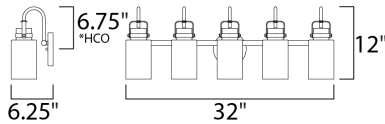

MEASUREMENTS

DIMENSION : 32" W x 12" H x 6.25" Ext
 BACK PLATE : 5.11" W x 5.11" H x 6.7" HCO
 HANGING WEIGHT : 2 lb

LAMPING

INPUT VOLTAGE : 120V
 LUMENS : 0 Rated
 BULB : 5 x 60W Incandescent E26 Medium , 300W Total
 BULB INCLUDED : (Not Included)
 DIMMABLE : Yes