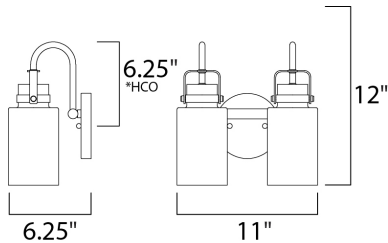

*height from center of outlet to the top of the fixture

MEASUREMENTS

- DIMENSION : 11" W x 12" H x 6.25" Ext
- BACK PLATE : 5.11" W x 5.11" H x 6.7" HCO
- HANGING WEIGHT : 1.1 lb

LAMPING

- INPUT VOLTAGE : 120V
- LUMENS : 0 Rated
- BULB : 2 x 60W Incandescent E26 Medium , 120W Total
- BULB INCLUDED : (Not Included)
- DIMMABLE : Yes