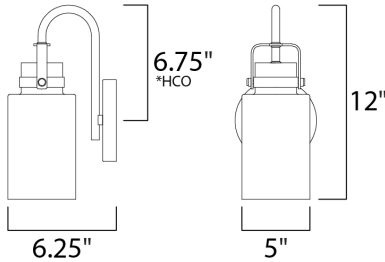

MEASUREMENTS

DIMENSION : 5" W x 12" H x 6.25" Ext
 MAX OAH : x 4.75" W x 4.75" H
 HANGING WEIGHT : 0.8 lb

LAMPING

INPUT VOLTAGE : 120V
 LUMENS : 0 Rated
 BULB : 1 x 60W Incandescent E26 Medium , 60W Total
 BULB INCLUDED : (Not Included)
 DIMMABLE : Yes
 LIGHTING_DIRECTION : Down

*height from center of outlet to the top of the fixture

FINISHES OPTION

 Bronze / Gold

GLASS

Clear CL

MATERIAL

Steel + Glass

RATINGS