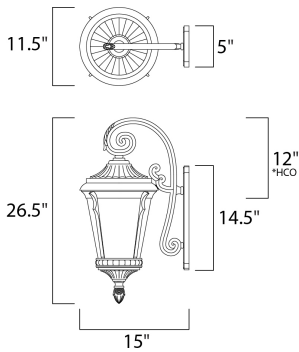

PRODUCT DESCRIPTION

Odessa Cast is a traditional, early American style, energy saving collection from Maxim Lighting International in Espresso finish with Latte glass.

MEASUREMENTS

DIMENSION : 11.5" W x 26.5" H x 15" Ext
BACK PLATE : 5" W x 14.5" H x 12" HCO
HANGING WEIGHT : 10.55 lb

LAMPING

INPUT VOLTAGE : 120V
LUMENS : 1,150 Rated
BULB : 1 x 60W Incandescent E26 Medium , 60W Total
BULB INCLUDED : (Not Included)
DIMMABLE : Yes

FINISHES OPTION

Espresso

GLASS

Latte LT

MATERIAL

Die Cast Aluminum

RATINGS

cULus
Wet Location

ADDITIONAL

RATED LIFE 2500 Hours
OPERATING TEMPERATURE:
-20°C (-4°F), 40°C (104°F)

Always consult a qualified electrician before installing any lighting product.