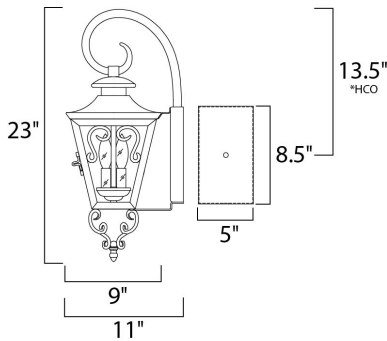

PRODUCT DESCRIPTION

Cordoba is a traditional, early American style collection from Maxim Lighting International in Oil Rubbed Bronze finish with Seedy glass.

MEASUREMENTS

- DIMENSION : 9" W x 23" H x 11" Ext
- BACK PLATE : 5" W x 8.5" H x 13.5" HCO
- HANGING WEIGHT : 9.7 lb

LAMPING

- INPUT VOLTAGE : 120V
- LUMENS : 2,016 Rated
- BULB : 3 x 60W Incandescent E12 Candelabra , 180W Total
- BULB INCLUDED : (Not Included)
- DIMMABLE : Yes
- COLOR_TEMP : 2700K

FINISHES OPTION

- Oil Rubbed Bronze

GLASS

Seedy CD

MATERIAL

Forged Iron

RATINGS

Wet Location

ADDITIONAL

RATED LIFE 1500 Hours
OPERATING TEMPERATURE:
-20°C (-4°F), 40°C (104°F)

Always consult a qualified electrician before installing any lighting product.