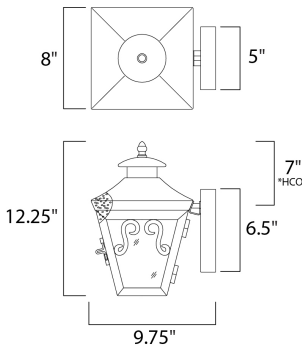

PRODUCT DESCRIPTION

Cordoba is a traditional, early American style collection from Maxim Lighting International in Oil Rubbed Bronze finish with Seedy glass.

MEASUREMENTS

DIMENSION : 8" W x 12.25" H x 9.75" Ext
BACK PLATE : 5" W x 6.5" H x 7" HCO
HANGING WEIGHT : 4.49 lb

LAMPING

INPUT VOLTAGE : 120V
LUMENS : 1,150 Rated
BULB : 1 x 60W Incandescent E26 Medium , 60W Total
BULB INCLUDED : (Not Included)
DIMMABLE : Standard Dimmer
COLOR_TEMP : 2700K

FINISHES OPTION

Oil Rubbed Bronze

GLASS

Seedy CD

MATERIAL

Forged Iron

RATINGS

Wet Location

ADDITIONAL

RATED LIFE 2500 Hours
OPERATING TEMPERATURE:
-20°C (-4°F), 40°C (104°F)

Always consult a qualified electrician before installing any lighting product.