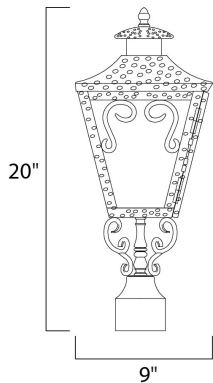

PRODUCT DESCRIPTION

Cordoba is a traditional, early American style collection from Maxim Lighting International in Oil Rubbed Bronze finish with Seedy glass.

MEASUREMENTS

DIMENSION : 9" W x 20" H
 HANGING WEIGHT : 7.26 lb