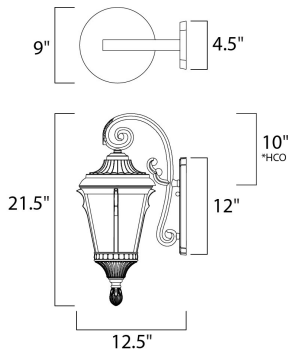

PRODUCT DESCRIPTION

Odessa Cast is a traditional, early American style, energy saving collection from Maxim Lighting International in Espresso finish with Latte glass.

MEASUREMENTS

DIMENSION : 9" W x 21.5" H x 12.5" Ext
BACK PLATE : 4.5" W x 12" H x 10" HCO
HANGING WEIGHT : 6.34 lb

LAMPING

INPUT VOLTAGE : 120V
LUMENS : 1,150 Rated
BULB : 1 x 60W Incandescent E26 Medium , 60W Total
BULB INCLUDED : (Not Included)
DIMMABLE : Yes

FINISHES OPTION

Espresso

GLASS

Latte LT

MATERIAL

Die Cast Aluminum

RATINGS

cULus
Wet Location

ADDITIONAL

RATED LIFE 2500 Hours
OPERATING TEMPERATURE:
-20°C (-4°F), 40°C (104°F)

Always consult a qualified electrician before installing any lighting product.