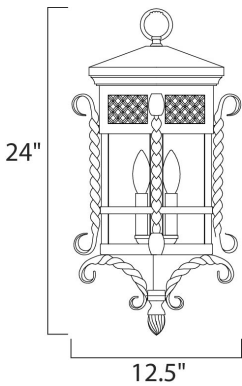

**PRODUCT DESCRIPTION**

Scottsdale is a traditional, Mediterranean style collection from Maxim Lighting International in Country Forge finish with Seedy glass.

**MEASUREMENTS**

DIMENSION : 12.5" L x 12.5" W x 24" H  
 MAX OAH : 97.9" OAH  
 HANGING WEIGHT : 20.94 lb