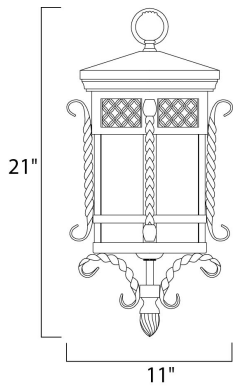

PRODUCT DESCRIPTION

Scottsdale is a traditional, Mediterranean style collection from Maxim Lighting International in Country Forge finish with Seedy glass.

MEASUREMENTS

DIMENSION : 11" L x 11" W x 21" H
 MAX OAH : 95" OAH
 HANGING WEIGHT : 15.43 lb