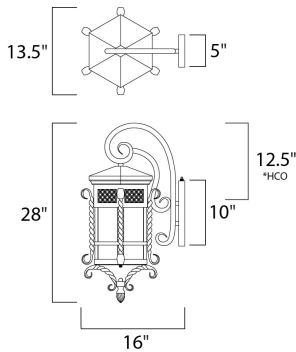

PRODUCT DESCRIPTION

Scottsdale is a traditional, Mediterranean style collection from Maxim Lighting International in Country Forge finish with Seedy glass.

MEASUREMENTS

DIMENSION : 13.5" W x 28" H x 15.5" Ext
BACK PLATE : 5" W x 10" H x 12.5" HCO
HANGING WEIGHT : 22.82 lb

LAMPING

INPUT VOLTAGE : 120V
LUMENS : 2,016 Rated
BULB : 3 x 60W Incandescent E12 Candelabra , 180W Total
BULB INCLUDED : (Not Included)
DIMMABLE : Yes

FINISHES OPTION

Country Forge

GLASS

Seedy CD

MATERIAL

Steel + Glass

RATINGS

cETLus
Wet Location

ADDITIONAL

RATED LIFE 1500 Hours
OPERATING TEMPERATURE:
-20°C (-4°F), 40°C (104°F)

Always consult a qualified electrician before installing any lighting product.