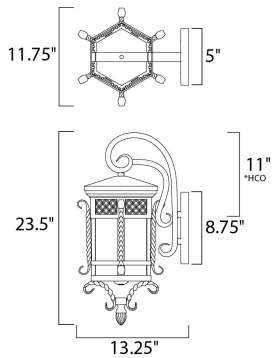

PRODUCT DESCRIPTION

Scottsdale is a traditional, Mediterranean style collection from Maxim Lighting International in Country Forge finish with Seedy glass.

MEASUREMENTS

DIMENSION : 11.75" W x 23.5" H x 13.25" Ext
BACK PLATE : 5" W x 8.75" H x 11" HCO
HANGING WEIGHT : 16.53 lb

LAMPING

INPUT VOLTAGE : 120V
LUMENS : 2,016 Rated
BULB : 3 x 60W Incandescent E12 Candelabra , 180W Total
BULB INCLUDED : (Not Included)
DIMMABLE : Yes

FINISHES OPTION

Country Forge

GLASS

Seedy CD

MATERIAL

Steel + Glass

RATINGS

cETLus
Wet Location

ADDITIONAL

RATED LIFE 1500 Hours
OPERATING TEMPERATURE:
-20°C (-4°F), 40°C (104°F)

Always consult a qualified electrician before installing any lighting product.