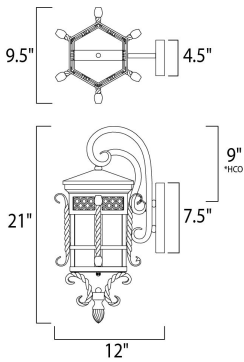

PRODUCT DESCRIPTION

Scottsdale is a traditional, Mediterranean style collection from Maxim Lighting International in Country Forge finish with Seedy glass.