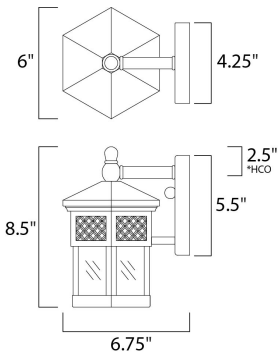

PRODUCT DESCRIPTION

Scottsdale is a traditional, Mediterranean style collection from Maxim Lighting International in Country Forge finish with Seedy glass.

MEASUREMENTS

DIMENSION : 6" W x 8.5" H x 6.75" Ext
BACK PLATE : 4.25" W x 5.5" H x 2.5" HCO
HANGING WEIGHT : 3.35 lb

LAMPING

INPUT VOLTAGE : 120V
LUMENS : 1,150 Rated
BULB : 1 x 60W Incandescent E26 Medium , 60W Total
BULB INCLUDED : (Not Included)
DIMMABLE : Yes

FINISHES OPTION

Country Forge

GLASS

Seedy CD

MATERIAL

Steel + Glass

RATINGS

cETLus
Wet Location

ADDITIONAL

RATED LIFE 2500 Hours
OPERATING TEMPERATURE:
-20°C (-4°F), 40°C (104°F)

Always consult a qualified electrician before installing any lighting product.