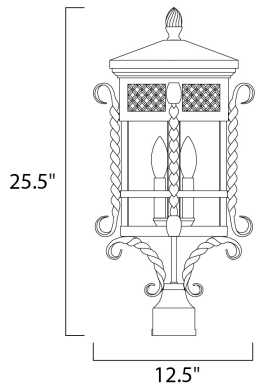

PRODUCT DESCRIPTION

Scottsdale is a traditional, Mediterranean style collection from Maxim Lighting International in Country Forge finish with Seedy glass.

MEASUREMENTS

DIMENSION : 12.5" L x 12.5" W x 25.5" H
 HANGING WEIGHT : 20.7 lb