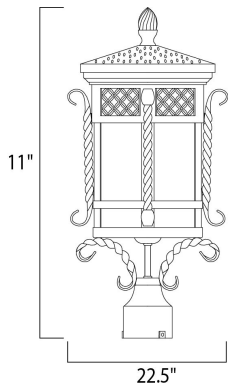

**PRODUCT DESCRIPTION**

Scottsdale is a traditional, Mediterranean style collection from Maxim Lighting International in Country Forge finish with Seedy glass.

**MEASUREMENTS**

DIMENSION : 11" L x 11" W x 22.5" H  
 HANGING WEIGHT : 13.89 lb